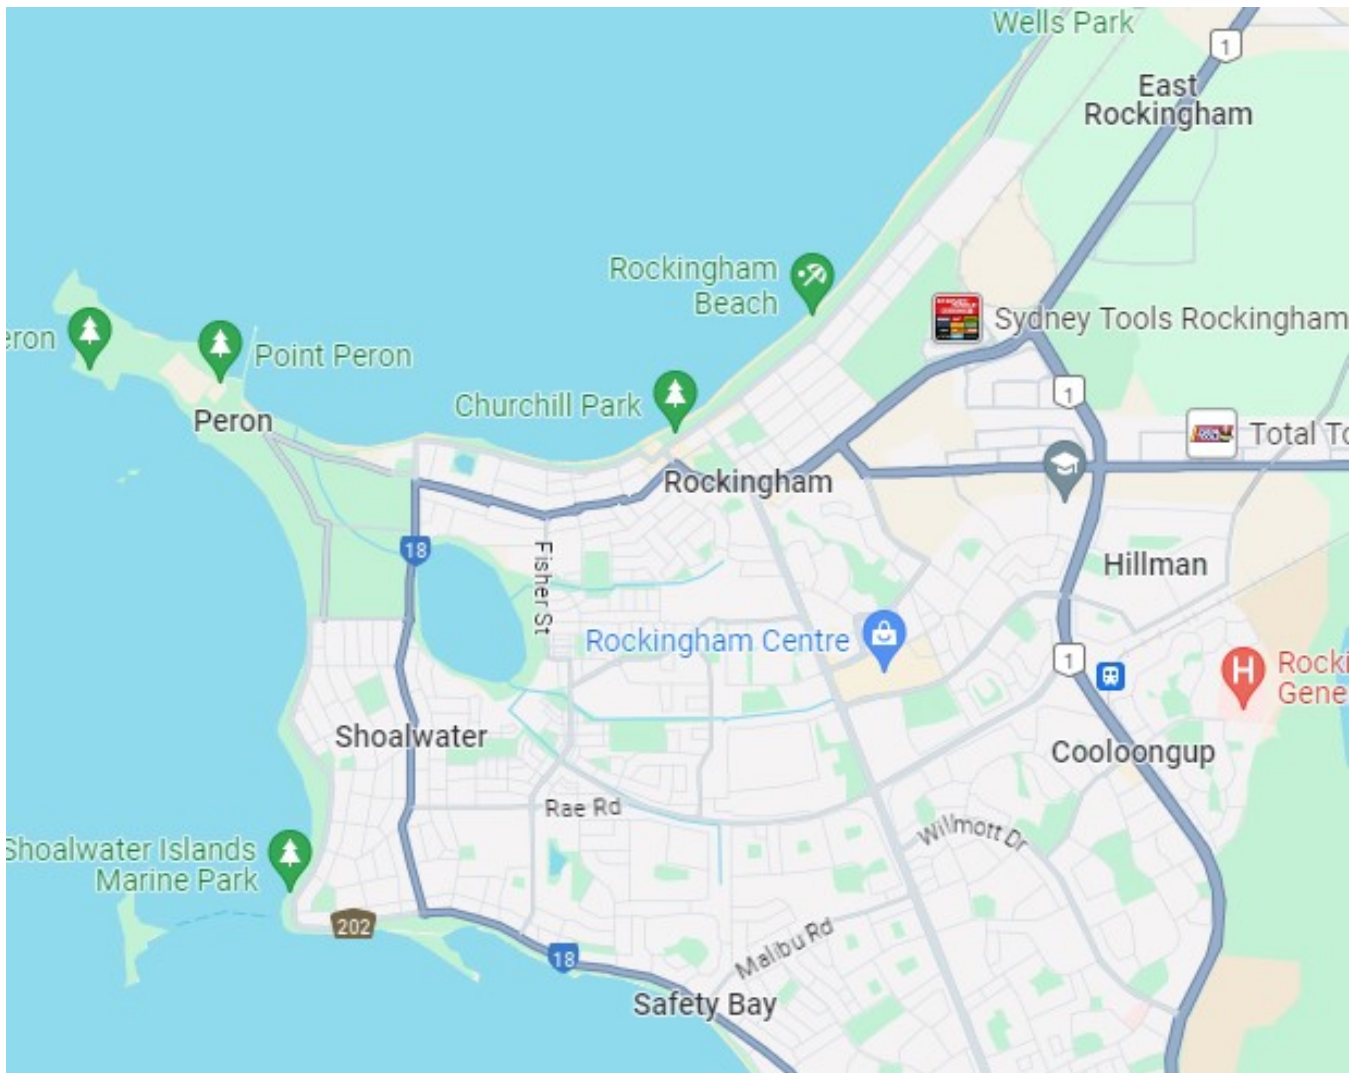

Rockingham Beach
Education Support Centre

The above map indicates approximately the areas serviced by School Bus Services for Rockingham Beach Education Support Centre.

- Rockingham
- Shoalwater
- Safety Bay
- Cooloongup

Access to School Bus Services is based on RBESC being the closest Education Support Centre to your residential address (per km) and is subject to availability.

To apply for School Bus Services please visit <https://www.schoolbuses.wa.gov.au>